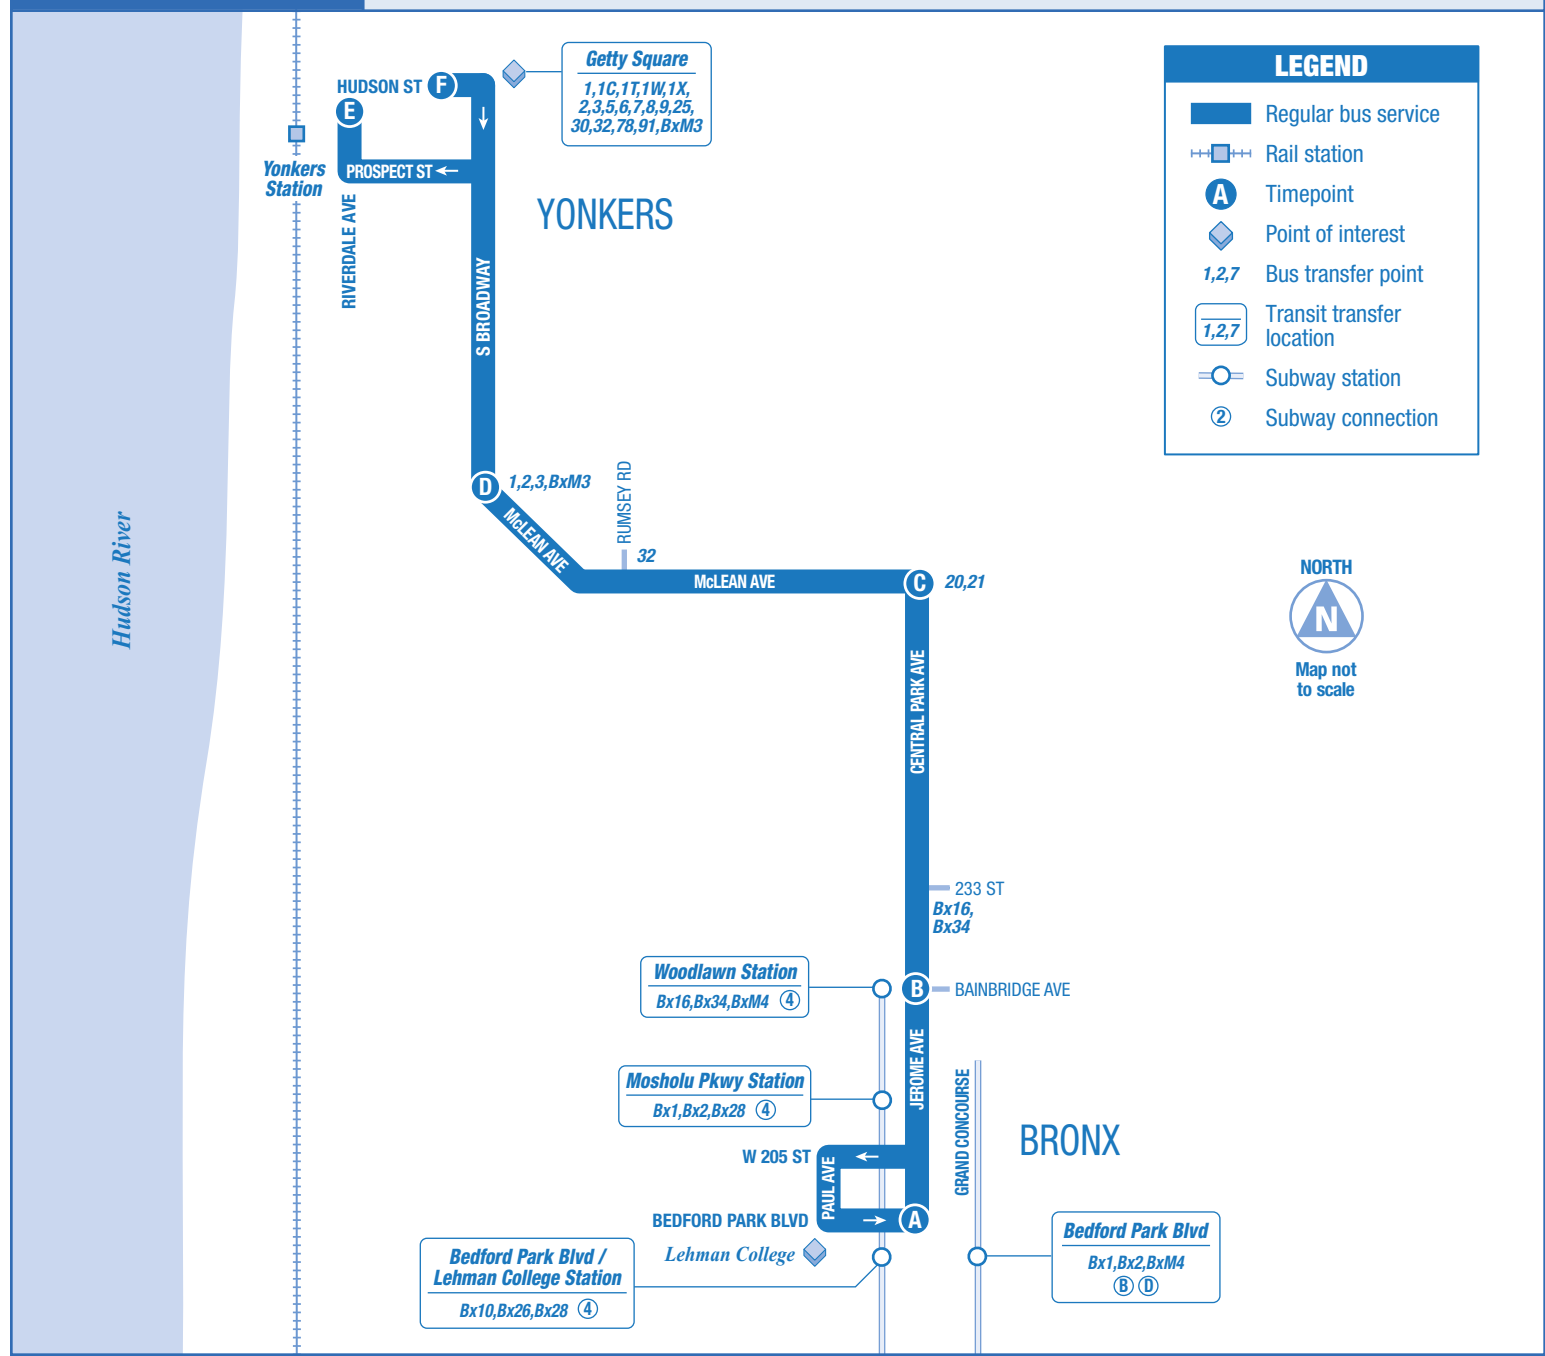

ROUTE 4: Local

Yonkers • The Bronx

THE BRONX TO YONKERS / MONDAY – FRIDAY

	A Bedford Park Blvd at Jerome Ave (Bedford Park Subway Station)	B Jerome Ave at Bainbridge Ave (Woodlawn Subway Station)	C McLean Ave at Central Park Ave	D McLean Ave at S Broadway	E Riverdale and Hudson
	BRONX			YONKERS	
AM	5:40	5:46	5:52	6:02	6:10
	6:13	6:19	6:25	6:35	6:43
	6:35	6:41	6:47	6:57	7:05
	6:50	6:57	7:03	7:14	7:23
	7:04	7:11	7:17	7:28	7:37
	7:18	7:25	7:31	7:42	7:51
	7:30	7:38	7:44	7:55	8:04
	7:42	7:50	7:56	8:07	8:16
	7:54	8:02	8:08	8:19	8:28
	8:06	8:14	8:20	8:31	8:40
	8:20	8:28	8:34	8:45	8:54
	8:42	8:50	8:56	9:07	9:16
	9:10	9:18	9:24	9:34	9:42
	9:40	9:48	9:55	10:05	10:13
	10:10	10:18	10:25	10:35	10:43
	10:40	10:48	10:55	11:05	11:13
	11:10	11:18	11:25	11:35	11:43
	11:40	11:48	11:55	12:05	12:13
PM	12:10	12:18	12:25	12:35	12:43
	12:30	12:38	12:45	12:55	1:03
	12:50	12:58	1:05	1:15	1:23
	1:10	1:18	1:25	1:35	1:43
	1:30	1:38	1:45	1:55	2:03
	1:50	1:58	2:05	2:15	2:23
	2:10	2:18	2:26	2:37	2:45
	—	—	2:43	2:54	3:02
	2:30	2:38	2:46	2:57	3:05
	—	—	2:50	3:01	3:09
	2:50	2:58	3:06	3:17	3:25
	3:10	3:18	3:26	3:37	3:45
	—	—	3:32	3:43	3:51
	3:22	3:30	3:38	3:49	3:57
	3:34	3:45	3:53	4:04	4:12
	3:46	3:59	4:07	4:18	4:26
	3:58	4:12	4:21	4:33	4:41
	4:10	4:26	4:35	4:47	4:55
	4:22	4:38	4:47	4:59	5:07
	4:34	4:51	5:00	5:11	5:19
	4:46	5:04	5:13	5:24	5:32
	4:58	5:15	5:24	5:36	5:44
	5:08	5:25	5:34	5:46	5:54
	5:18	5:34	5:43	5:54	6:02
	5:28	5:43	5:52	6:03	6:11
	5:38	5:53	6:02	6:13	6:21
	5:48	6:03	6:12	6:23	6:31
	5:58	6:13	6:22	6:32	6:40
	6:08	6:20	6:29	6:40	6:48
	6:18	6:31	6:39	6:50	6:58
	6:28	6:40	6:47	6:58	7:06
	6:40	6:51	6:57	7:08	7:16
	6:52	7:01	7:07	7:19	7:27
	7:04	7:13	7:19	7:31	7:39
	7:16	7:25	7:31	7:43	7:51
	7:28	7:37	7:43	7:55	8:03
	7:40	7:49	7:55	8:07	8:15
	7:55	8:04	8:10	8:22	8:30
	8:10	8:19	8:25	8:37	8:45
	8:30	8:39	8:45	8:57	9:05
	8:50	8:59	9:05	9:17	9:25
	9:20	9:29	9:35	9:47	9:55
	9:50	9:59	10:05	10:15	10:22
	10:20	10:26	10:32	10:42	10:49
	10:45	10:51	10:57	11:07	11:14
	11:10	11:16	11:22	11:32	11:39
AM	12:20	12:26	12:32	12:42	12:49