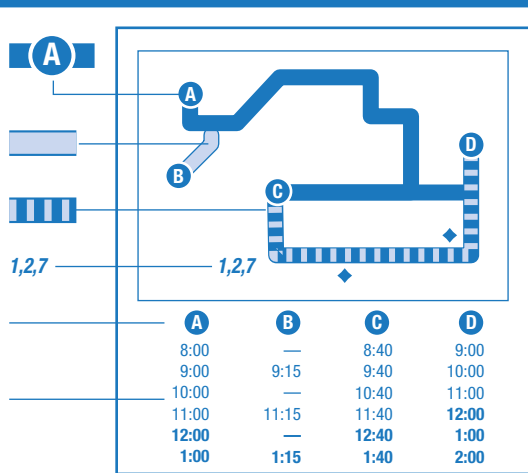

©2010 WCDOT, Design by Smartmaps, Inc.

BEE-LINE HOLIDAY SCHEDULE

HOLIDAY	SCHEDULE IN EFFECT
New Years Day	Sunday
Martin Luther King, Jr. Day	Saturday
Presidents' Day	Saturday
Memorial Day	Sunday
Juneteenth	Weekday
Independence Day Observed	Weekday
Labor Day	Sunday
Columbus Day	Weekday
Election Day	Weekday
Veterans Day	Weekday
Thanksgiving Day	Sunday
Christmas Day	Sunday
New Year's Day	Sunday